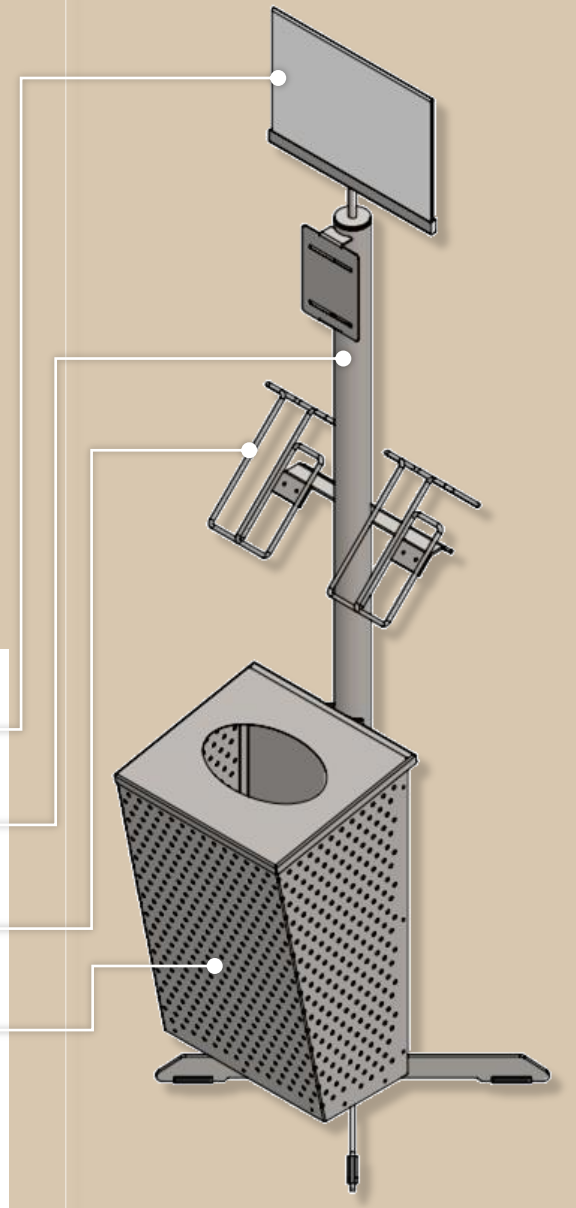

saniport

Clean Hands - Save Lives

saniport *lite*

Saniport *lite* is a basic, yet fully loaded version is our range of standalone sanitising stations for humans.

It is manual operated, provided with hand sanitiser dispenser, tissue paper holder, dustbins and a place for instruction signage at top.

It is easy to install and use to provide maximum protection to your staff and customers. The tissue paper dispenser is minimal and so brings in lot of ease in refilling and cleaning. The dustbin cleverly placed beneath the disinfectant dispenser avoid any spill over and keeps it clean look intact.

- No complex systems for using, so customers can easily and Independently handle.
- Powdercoated mild steel fabrication assembly for much longer life compared to wood or plastic, and can handle rough usage better.
- Refills can be done easily from front side itself.
- Smart design with low maintenance.
- Provisions for branding and signage.
- Cost effective.
- Occupies very less space and can be moved whenever required.

CREAM WHITE
RAL 9001

ALUMINIUM
GREY
RAL 9006

AQUA BLUE
RAL 5021

saniport *lite*

Graphic panel – 297mm x 210mm

Pole

Tissue Box Holder

Waste Bin – 35 Litres