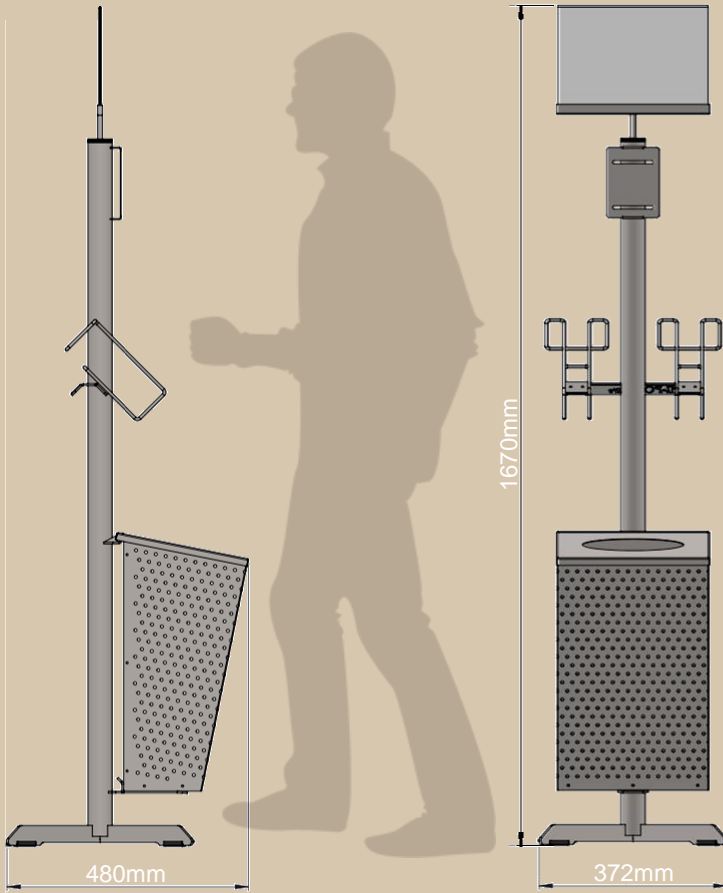

saniport *lite*

Graphic panel – 297mm x 210mm

Pole

Tissue Box Holder

Waste Bin – 35 Litres

Overall weight – 12Kgs
Height – 1670mm
Width – 372mm
Depth – 480mm